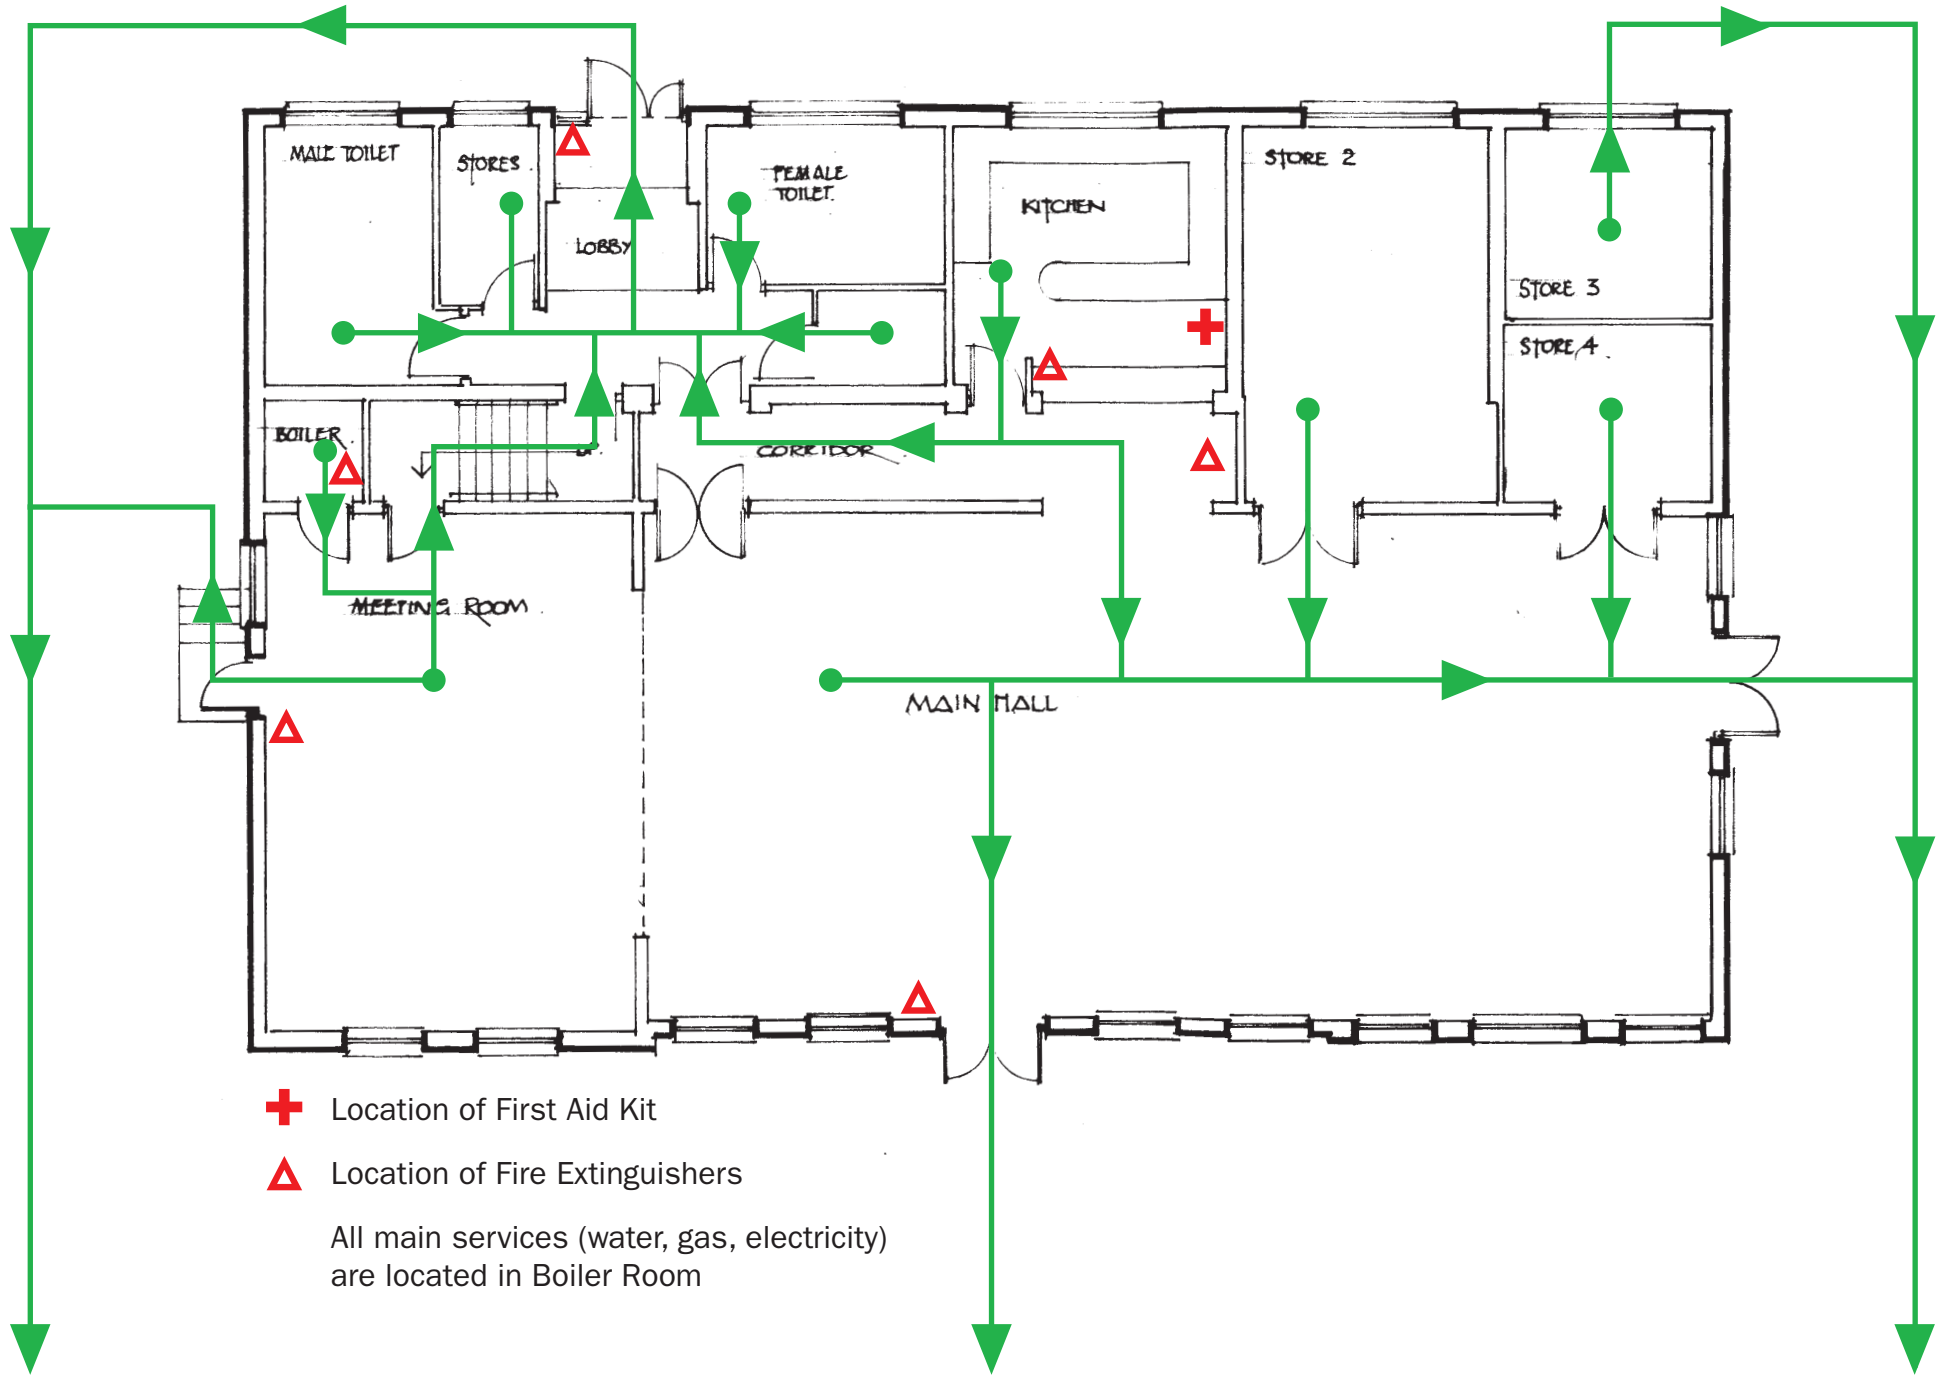

# BURITON VILLAGE HALL – FIRE EVACUATION ROUTES

To Fire Assembly Area (on Recreation Ground near Cricket Square) To Fire Assembly Area (on Recreation Ground near Cricket Square)